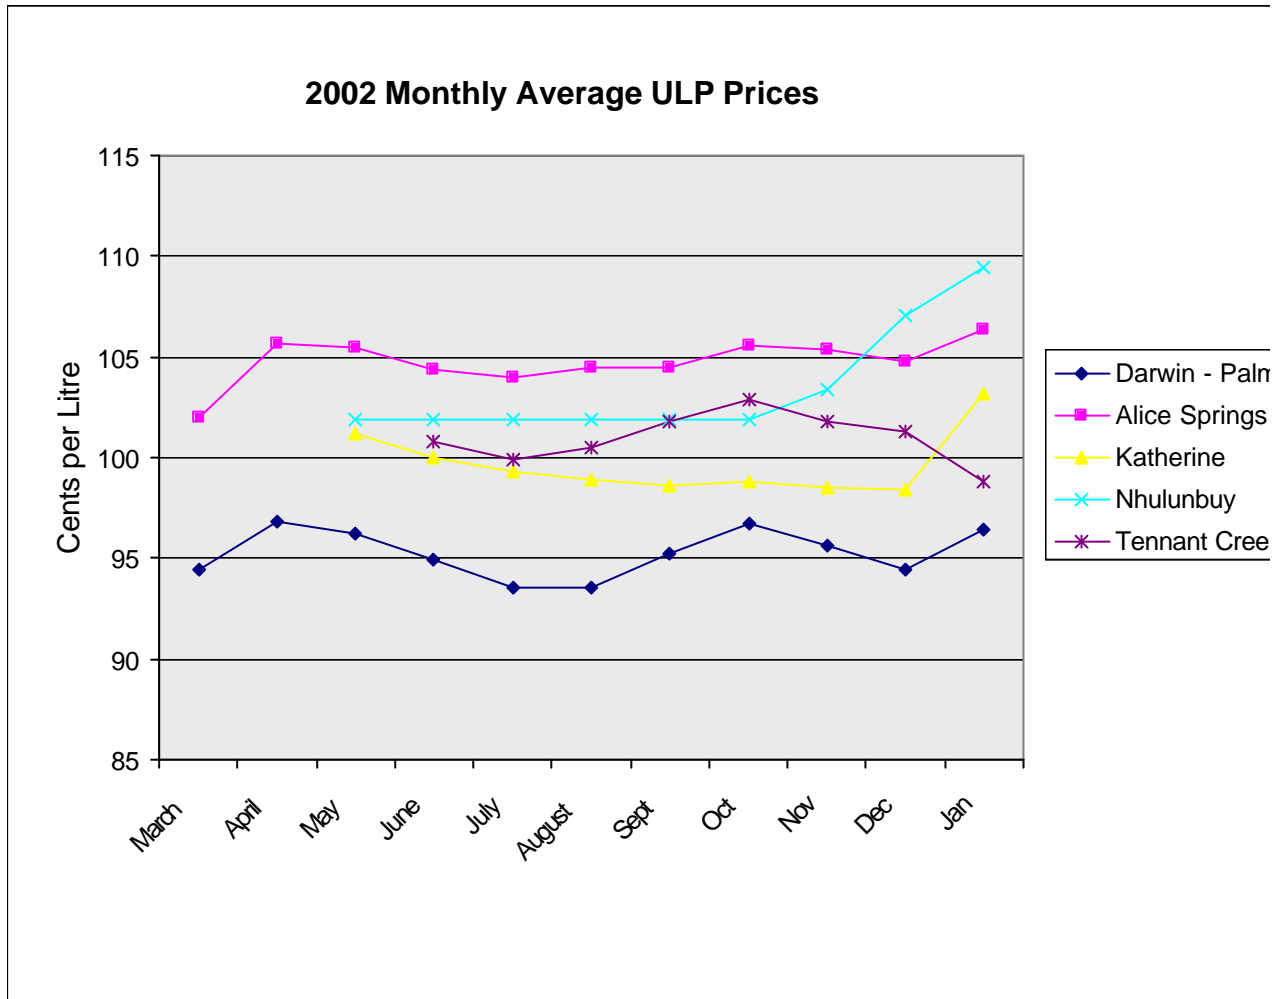

Department of Justice - NT Fuel Watch - 2002 Monthly Figures

	March	April	May	June	July	August
Darwin - Palmerston	94.4	96.8	96.2	94.9	93.5	93.57
Alice Springs	102	105.7	105.5	104.4	104	104.5
Katherine			101.2	100	99.3	98.86
Nhulunbuy			101.9	101.9	101.9	101.9
Tennant Creek				100.8	99.9	100.5

Sept	Oct	Nov	Dec	Jan
95.25	96.7	95.58	94.45	96.44
104.47	105.56	105.35	104.76	106.4
98.65	98.77	98.53	98.4	103.15
101.9	101.9	103.4	107.1	109.4
101.8	102.87	101.77	101.34	98.76

almerston

gs

EEK