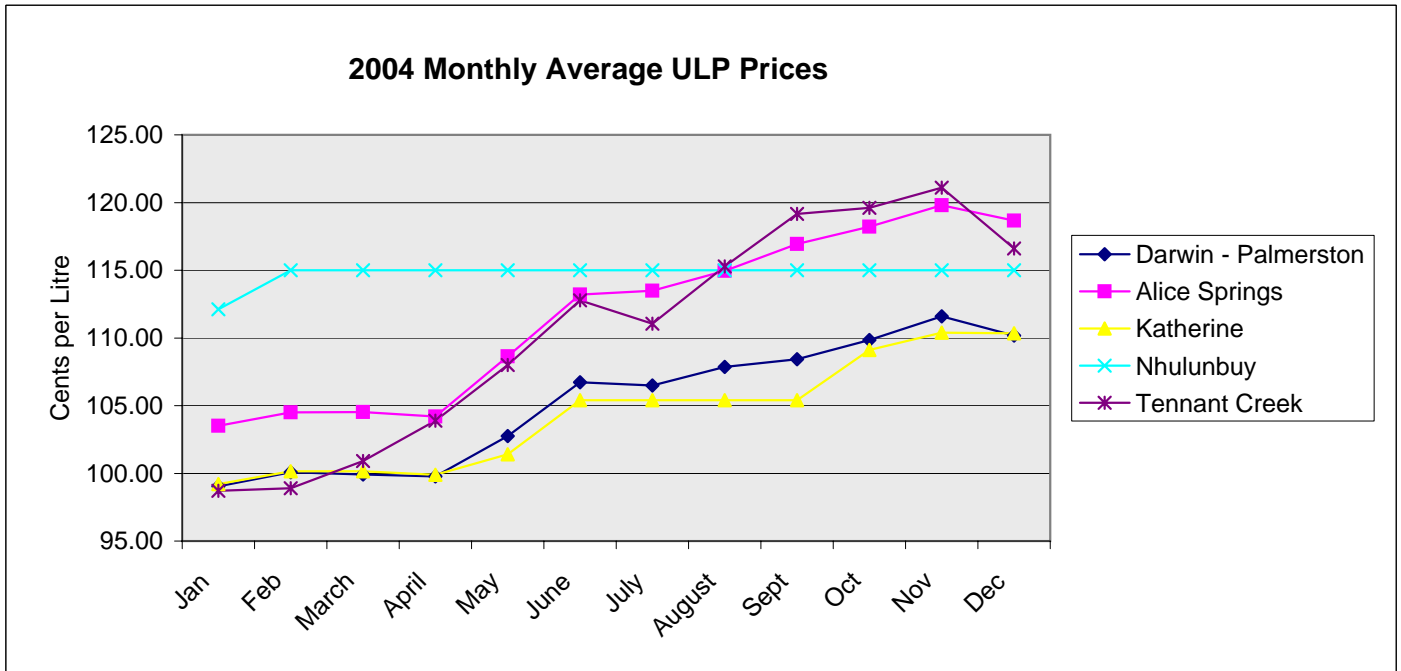

	Jan	Feb	March	April	May	June	July	August	Sept	Oct	Nov	Dec
Darwin - Palmerston	99.04	100.08	99.93	99.78	102.75	106.73	106.50	107.85	108.43	109.84	111.60	110.18
Alice Springs	103.50	104.50	104.53	104.20	108.65	113.20	113.48	114.95	116.95	118.22	119.80	118.66
Katherine	99.20	100.15	100.15	99.90	101.40	105.40	105.40	105.40	105.40	109.12	110.40	110.34
Nhulunbuy	112.12	115.00	115.00	115.00	115.00	115.00	115.00	115.00	115.00	115.00	115.00	115.00
Tennant Creek	98.70	98.90	100.90	103.90	108.00	112.78	111.05	115.28	119.15	119.60	121.10	116.60

ULP / 2004

January

<i>Week Ending:</i>	<i>2nd</i>	<i>9th</i>	<i>16th</i>	<i>23rd</i>	<i>30th</i>	Average
Darwin - Palmerston	97.3	98.4	99.4	99.4	100.7	99.04
Alice Springs	102.8	102.6	102.8	104.8	104.5	103.50
Katherine	98.4	98.4	98.4	100.4	100.4	99.20
Nhulunbuy	111.2	111.2	111.2	111.2	115.8	112.12
Tenanant Creek	96.9	96.9	99.9	99.9	99.9	98.70