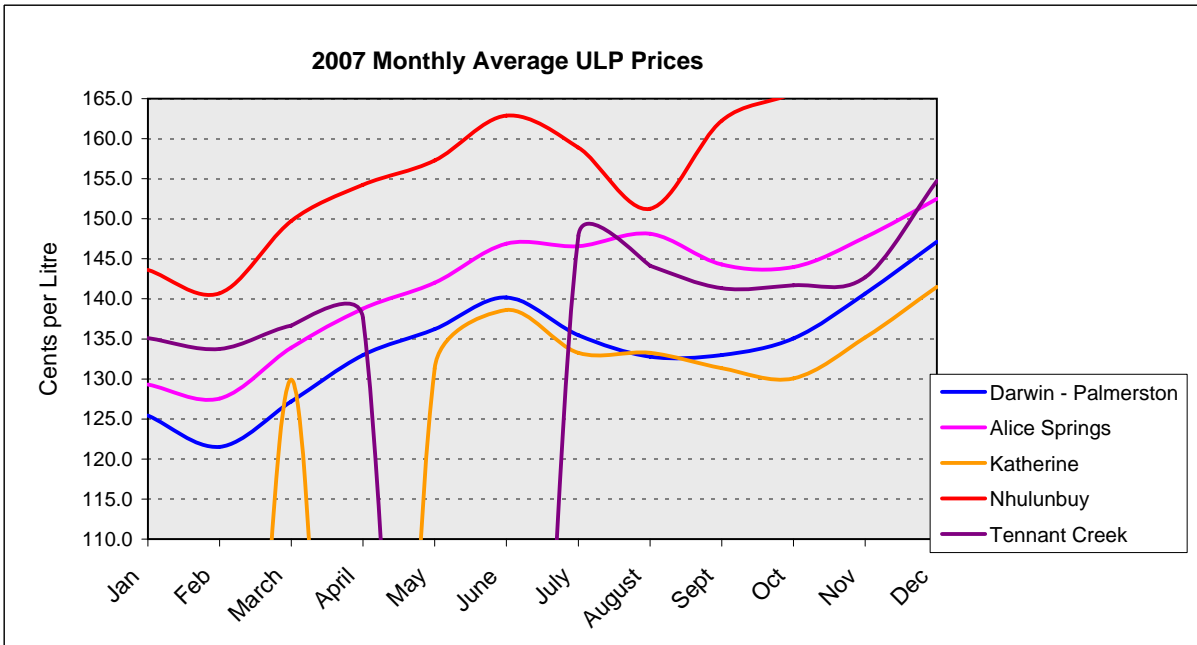

	Jan	Feb	March	April	May	June	July	August	Sept	Oct	Nov	Dec
Darwin - Palmerston	125.43	121.53	127.18	133.00	136.23	140.16	135.45	132.80	133.00	135.05	140.67	147.15
Alice Springs	129.33	127.55	133.90	138.78	142.00	146.90	146.58	148.15	144.30	143.97	147.70	152.48
Katherine	#DIV/0!	#DIV/0!	129.90	#DIV/0!	131.30	138.60	133.28	133.28	131.33	130.05	135.17	141.50
Nhulunbuy	143.60	140.70	149.72	154.25	157.28	162.90	158.90	151.24	162.23	165.70	170.87	174.85
Tennant Creek	135.08	133.73	136.65	137.60	#DIV/0!	#DIV/0!	147.90	144.13	141.35	141.70	142.70	154.73

Jan	Feb	March	April	May	June	July	August	Sept	Oct	Nov	Dec
-----	-----	-------	-------	-----	------	------	--------	------	-----	-----	-----

January

Week Ending:	5th	12th	19th	26th	Average
Darwin - Palmerston	126.4	126.5	125.1	123.7	125.43
Alice Springs	129.8	129.8	128.9	128.8	129.33
Katherine					#DIV/0!
Nhulunbuy	146.3	146.3	143.3	138.5	143.60
Tennant Creek	135.1	135.1	135.05		135.08